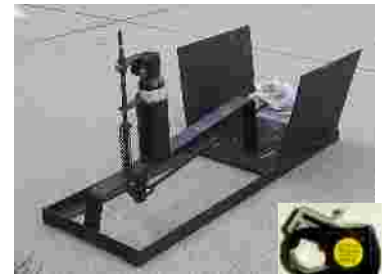

Blue Lynx Ventures

Box 423 Edwards, CO 81632

Kim Andree, 970-328-9699

\$ 135.00

Deterrent device shoots bear pepper spray ->

Counter Assault Bear Spray

(800) 695-3394

\$ 50.00 w/holster, Pepper Spray